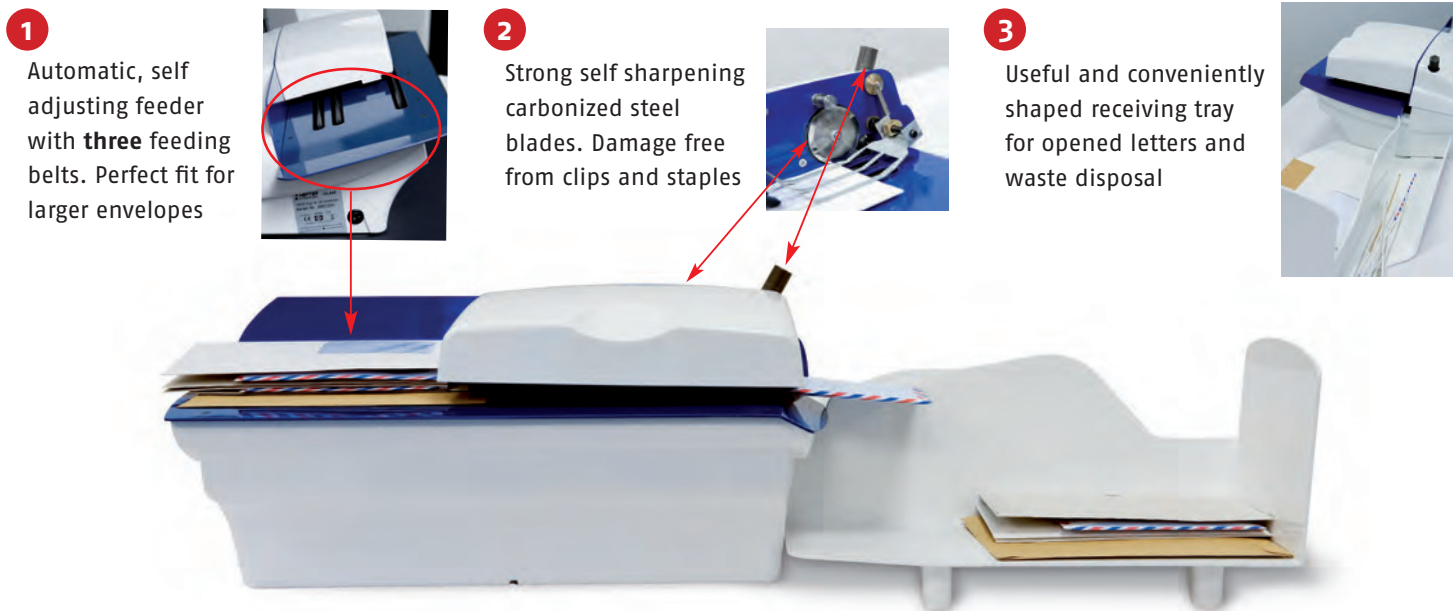

LO 440

AUTOMATIC LETTER OPENER

**ECONOMICAL, FAST, RELIABLE
COMPACT SOLUTION**

LO 440 AUTOMATIC LETTER OPENER

HIGH PERFORMANCE AND LIGHTENING FAST RESULTS

The LO 440 letter opener is the perfect solution for small to mid-size companies. Make quick work of processing mail with this efficient, automatic letter opener. At a speed of up to 25,000 pieces per hour, this machine makes the chore of daily mail opening a breeze. Take advantage of everything this letter opener has to offer:

- ▶ Large envelope hopper with automatic, self adjusting envelope feed for envelope sizes up to 10" x 14"
- ▶ Cutting technology: Precise opening from the very left to the very right edge
- ▶ Reliable opening of large formats and thick letters up to 3/8" (10 mm), including overnight letter envelopes
- ▶ Quick and infinitely variable operator adjustments of the cutting depth
- ▶ Easy, trouble-free operation

1
Automatic, self adjusting feeder with **three** feeding belts. Perfect fit for larger envelopes

2
Strong self sharpening carbonized steel blades. Damage free from clips and staples

3
Useful and conveniently shaped receiving tray for opened letters and waste disposal

SPECIFICATIONS

Envelope Thickness	3/8" (10mm)
Maximum Envelopes Size	10" x 14"
Performance	Up to 420 envelopes/minute
Automatic, self adjusting feeding	Three feeding belts
Opening Technology	Cutting technology
Cutting Depth	1/30" to 1/6"
Dimensions (HxLxW)	8.5" x 33" x 11.5"
Weight	29 lbs.
Power Supply	120 V / 60 Hz